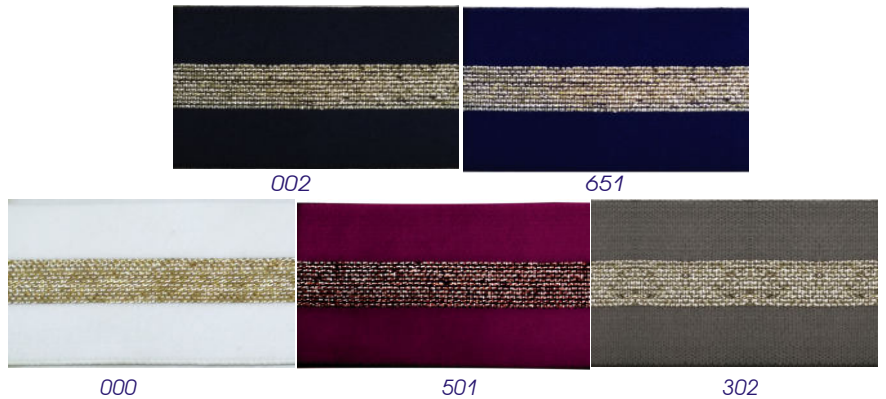

Lurex

No.mm 60
1269/8 @ 10 mt

No.mm 40
1269/8 @ 25 mt
2269/8 @ 5 mt

77% Poliammide 18% Lycra 5% Metallizz.

1268/8 - 63281 (35mm)
@ 25 mt