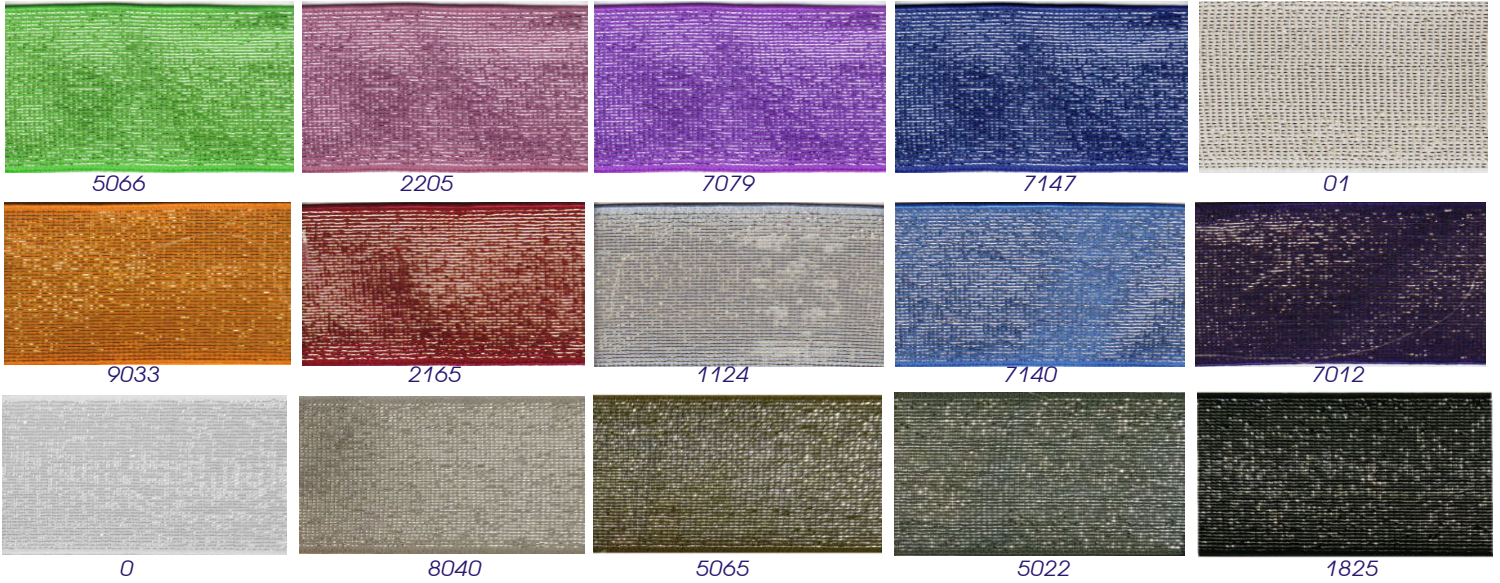

	No.mm	@
1357/0	20 20 mm	27 mt
	45 45mm	
	80 80mm	

Crinolina STRONG

	No.mm	@
1357/2	20 20 mm	27 mt
	50 50mm	
	80 80mm	
	150 150mm	

Lurex

No.mm 60
1269/8 @ 10 mt

No.mm 40
1269/8 @ 25 mt
2269/8 @ 5 mt

77% Poliammide 18% Lycra 5% Metallizz.